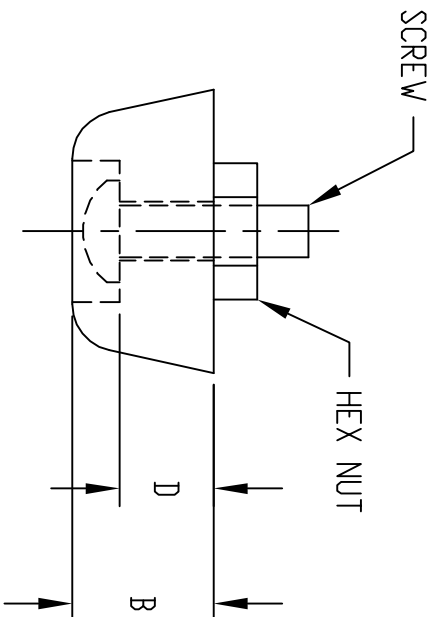

PART NAME

PLASTIC FOOT

PART NO.

F-7264-A & F-7800-A

MATERIAL:

FOOT - POLYETHYLENE
HARDWARE - STEEL

FINISH:

FOOT - BLACK
HARDWARE - ZINC PLATED

SUPPLIED WITH #6-32 SCREW & NUT
SHIPPED UNASSEMBLED BULK PACKED

PART NO.	A	B	C	D	SCREW LENGTH
F-7264-A	0.750 DIA.	0.375	0.375 DIA.	0.250	0.500 LG.
F-7800-A	0.875 DIA.	0.500	0.375 DIA.	0.375	0.625 LG.