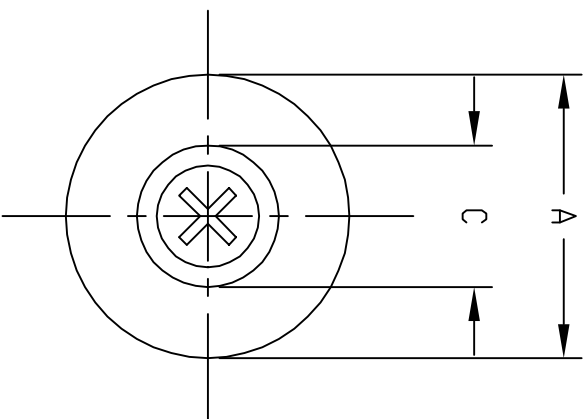

PART NAME

PLASTIC FOOT

PART NO.

F-7264-A & F-7800-A

MATERIAL:

FOOT - POLYETHYLENE
HARDWARE - STEEL

FINISH:

FOOT - BLACK
HARDWARE - ZINC PLATED

SUPPLIED WITH #6-32 SCREW & NUT
SHIPPED UNASSEMBLED BULK PACKED

PART NO.	A	B	C	D	SCREW LENGTH
F-7264-A	0.750 DIA.	0.375	0.375 DIA.	0.250	0.500 LG.
F-7800-A	0.875 DIA.	0.500	0.375 DIA.	0.375	0.625 LG.